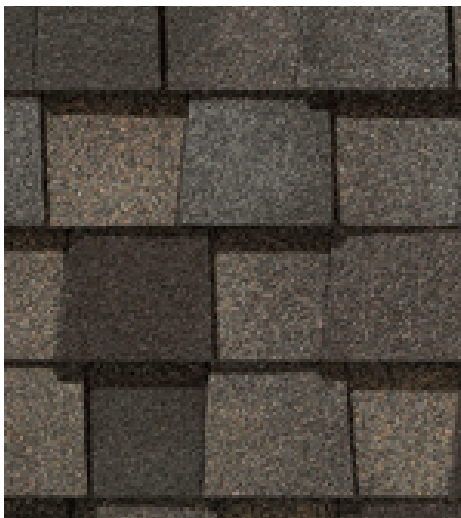

Country Gray