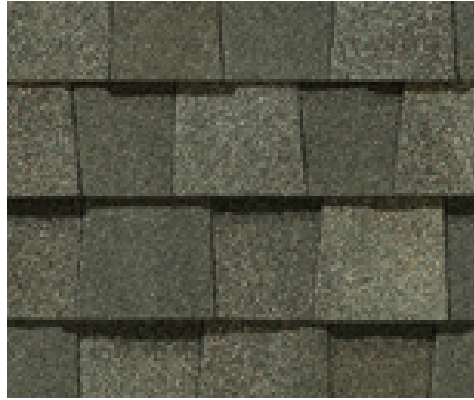

Weathered Wood