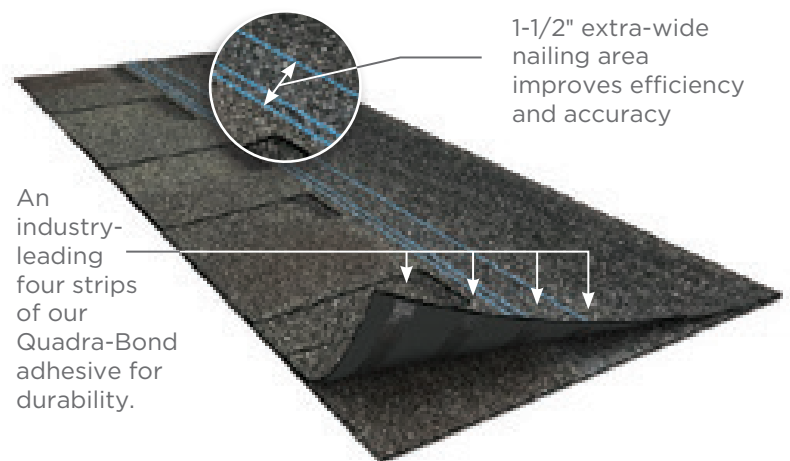

The bond that holds it together.

For more than a decade, NailTrak has improved shingle installation by providing a nailing area three times wider than that of a typical laminate shingle. This increases efficiency and accuracy in installation, providing homeowners greater peace of mind. Landmark[®] shingles also feature our specially-formulated Quadra-Bond[®] adhesive, providing industry-leading resistance to delamination. Together, our NailTrak and Quadra-Bond technologies deliver the strength and durability that allow your roof to stand the test of time.