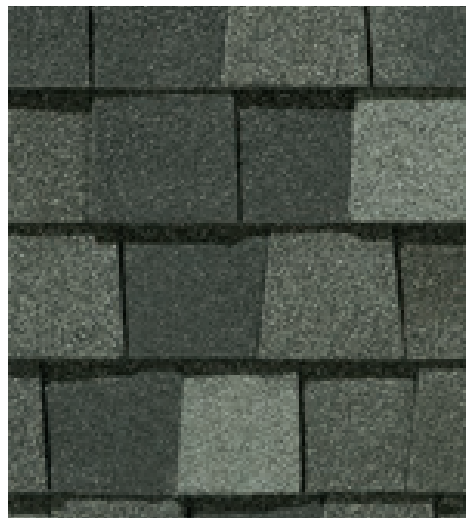

LANDMARK[®] SERIES

Luxury and Designer Roofing Shingles

CertainTeed
SAINT-GOBAIN

Landmark, shown in Weathered Wood

NOTE: Due to limitations of printing reproduction, CertainTeed can not guarantee the identical match of the actual product color to the graphic representations throughout this publication.

Shenandoah

Landmark TL, shown in Shenandoah

See next page for full color palette.

LANDMARK® TL COLOR PALETTE

Mountain Timber

Country Gray

Platinum

Moire Black